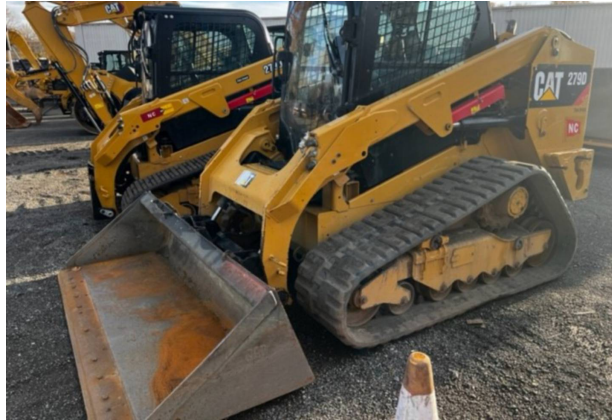

2018 Cat 279D H2CB

Price	\$64,300
Serial #	GTL05258
SMU/Hrs	1907
Location	SEATTLE, WA
Rating	As-Is
Unit Number	23W1108